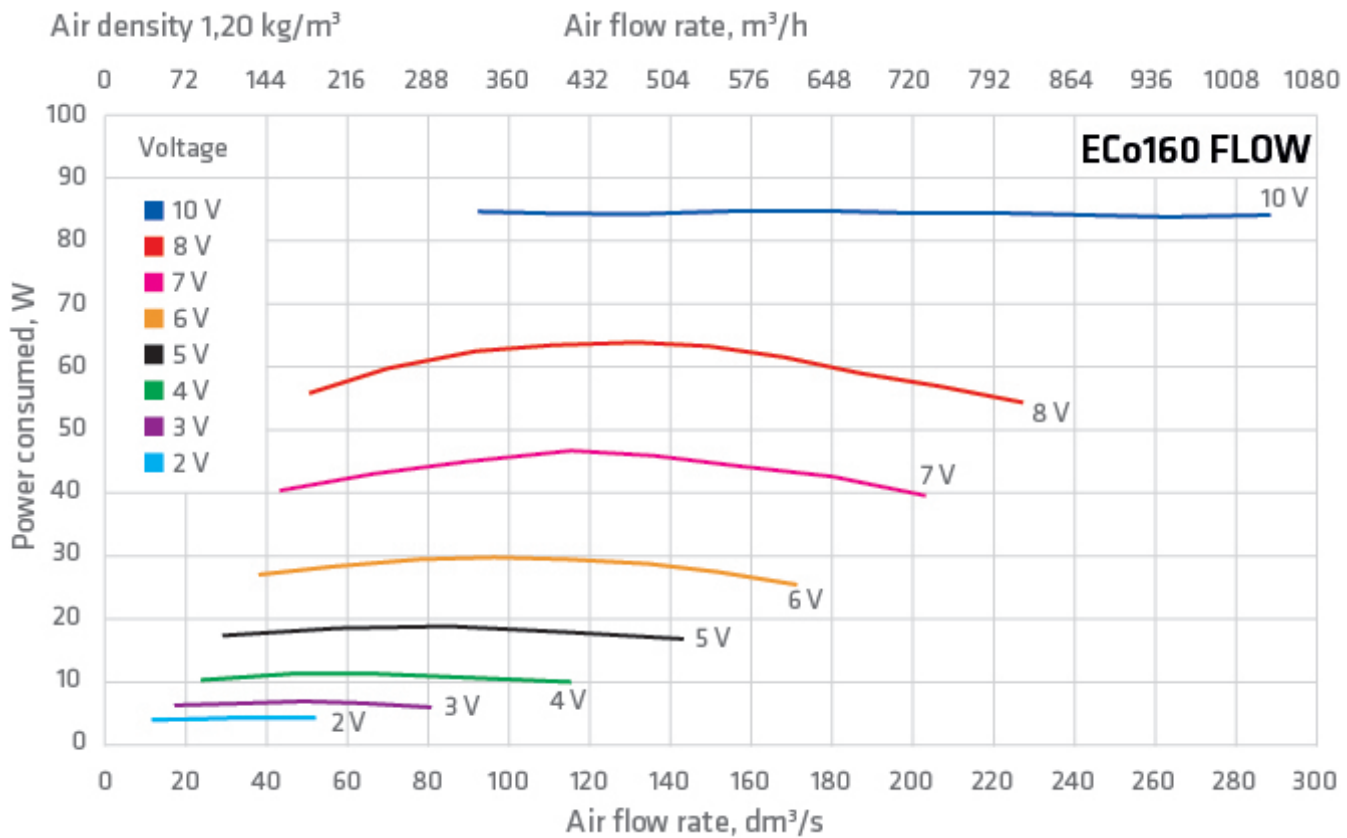

ECO 160P/500 FLOW ROOF FAN