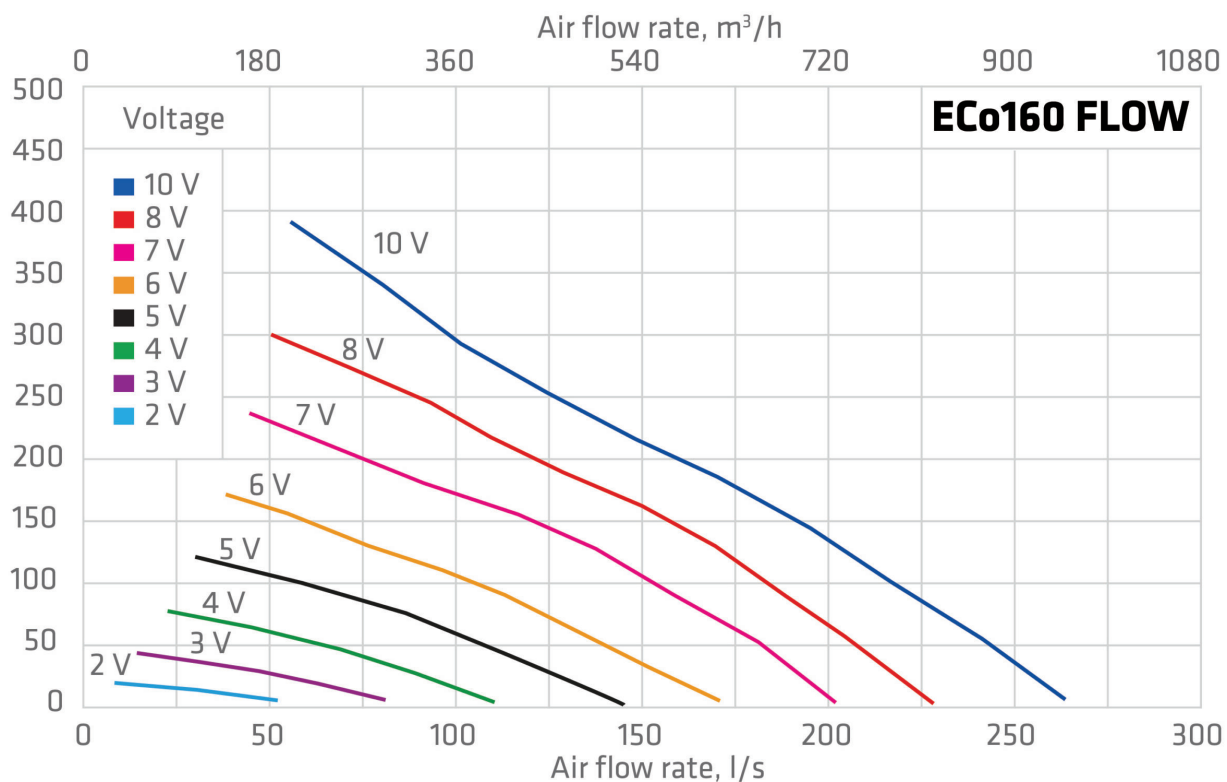

ECO 160P/500 FLOW ROOF FAN

TECHNICAL SPECIFICATIONS

Duct size	160 Ø
Voltage	230V/50Hz
Current	0,7 A
Rotation speed (rpm)	2580 rpm
Power	85 W
Fan type	EC

ECO 160P/500 FLOW ROOF FAN