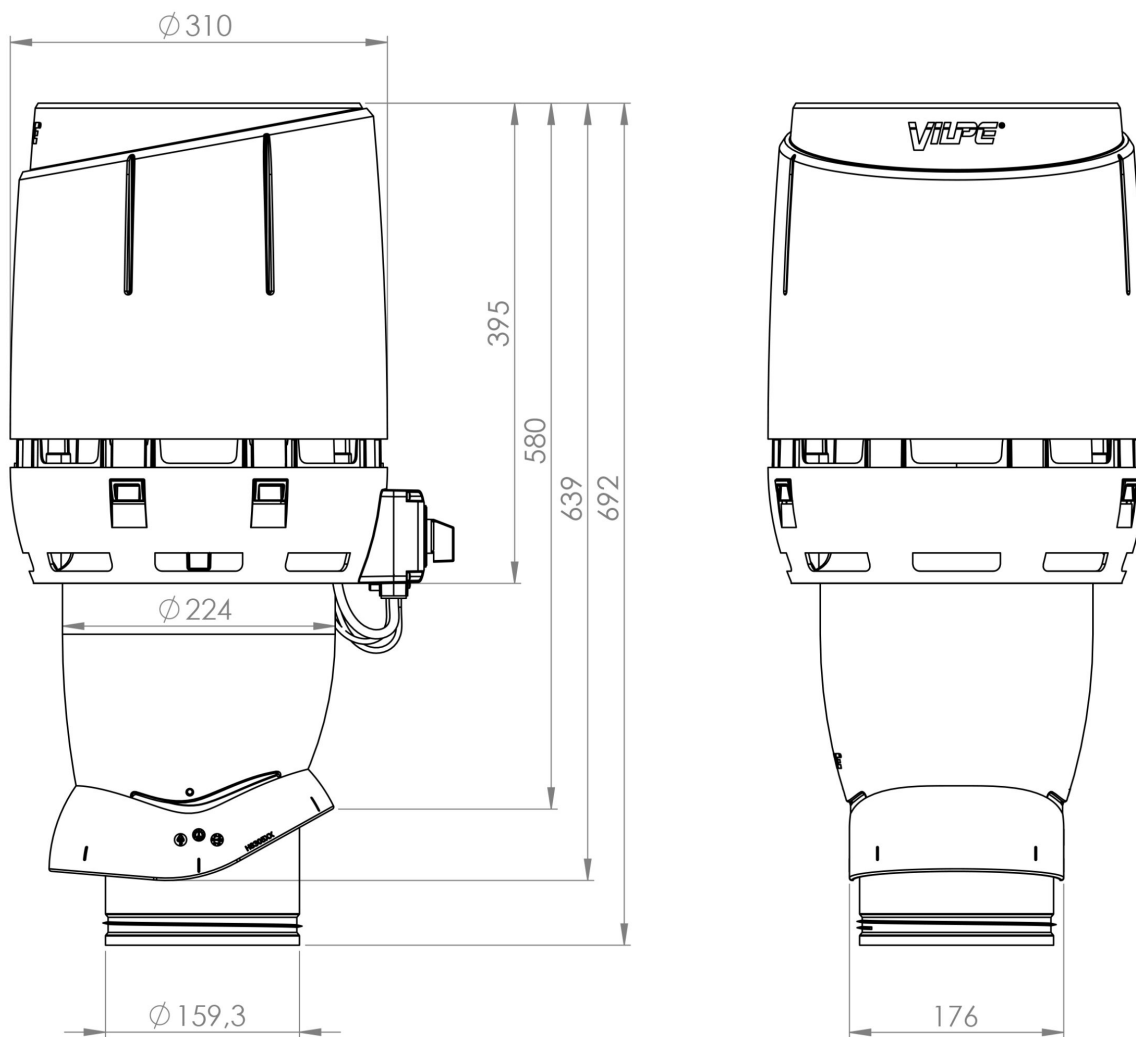

ECO 160P/500 FLOW ROOF FAN

Copyright © 2018 VILPE Oy. All rights reserved.