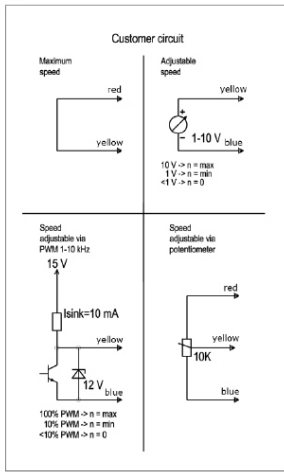

ECO 160P/500 FLOW ROOF FAN

Speed Controller