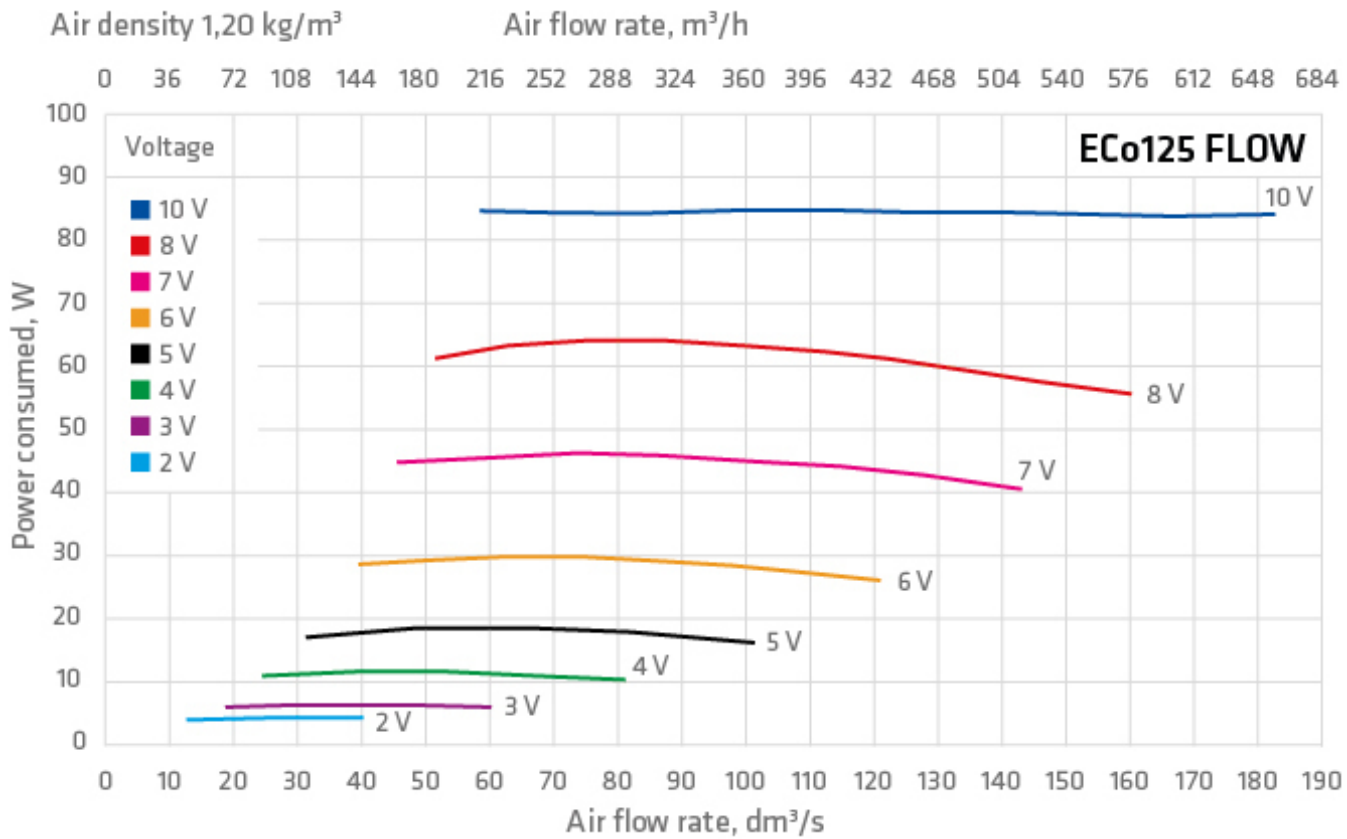

ECO 125P/500 FLOW ROOF FAN

Color
Product number
LVI Code
EAN Code
Weight

Black | RR33 | RAL9005
350242

6410453502428
Gross: 7.609kg, Net: 6.425kg

Description: Energy-efficient insulated roof fan with FLOW cowl and EC motor (with 0-10V control voltage). Includes a galvanized steel inner pipe with a lip seal. VILPE ECo control panels and VILPE pass-throughs suitable for a range of roofing types and material are available separately.

Dimensions: Duct size Ø 125 mm, external Ø 225 mm, height above roof approx. 500 mm.

Contents: Roof fan, screws, installation, operating and maintenance instructions.

[Compatible controllers](#)

ECO 125P/500 FLOW ROOF FAN

TECHNICAL SPECIFICATIONS

Duct size	125 Ø
Voltage	230V/50Hz
Current	0,75 A
Rotation speed (rpm)	3200 rpm
Power	83 W
Fan type	EC

ECO 125P/500 FLOW ROOF FAN

ECO 125P/500 FLOW ROOF FAN

ECo125 FLOW

ISO 5801:2017, liitöntätapa C-05