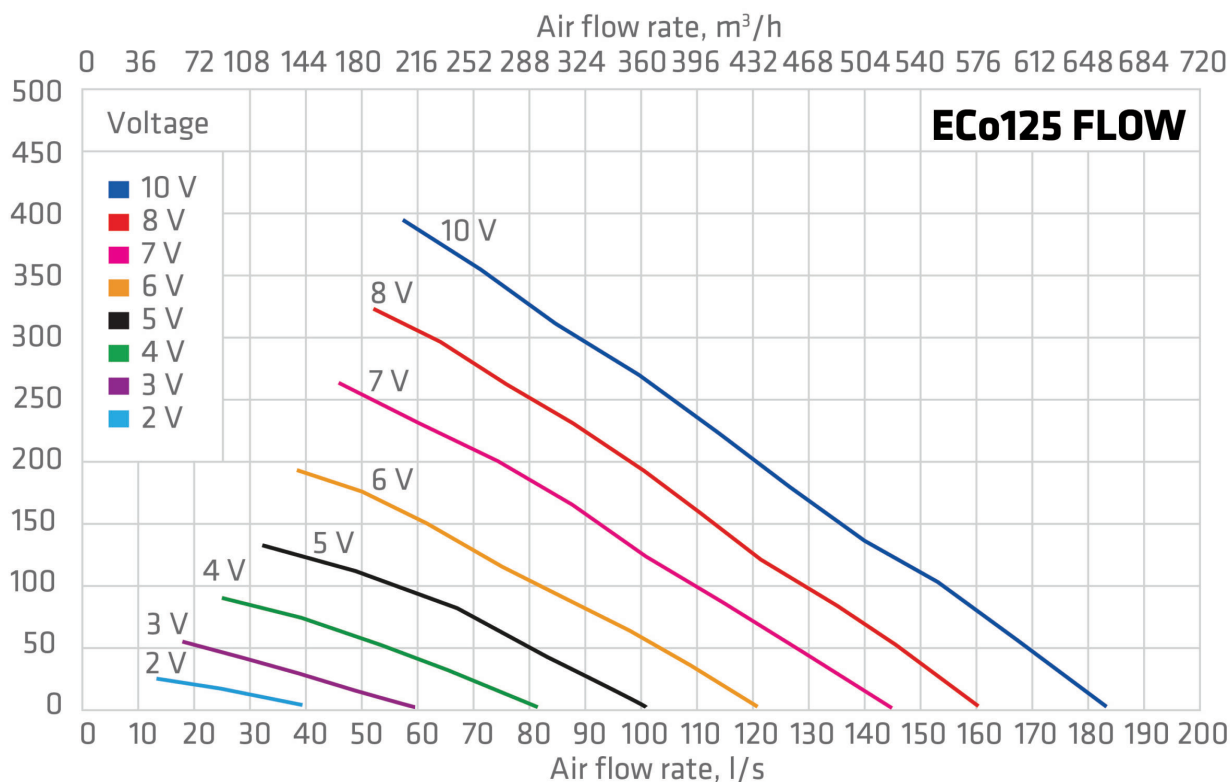

ECO 125P/500 FLOW ROOF FAN

Color
Product number
LVI Code
EAN Code
Weight

Black | RR33 | RAL9005
350242

6410453502428
Gross: 7.609kg, Net: 6.425kg

Description: Energy-efficient insulated roof fan with FLOW cowl and EC motor (with 0-10V control voltage). Includes a galvanized steel inner pipe with a lip seal. VILPE ECo control panels and VILPE pass-throughs suitable for a range of roofing types and material are available separately.

Dimensions: Duct size Ø 125 mm, external Ø 225 mm, height above roof approx. 500 mm.

Contents: Roof fan, screws, installation, operating and maintenance instructions.

[Compatible controllers](#)

ECO 125P/500 FLOW ROOF FAN

TECHNICAL SPECIFICATIONS

Duct size	125 Ø
Voltage	230V/50Hz
Current	0,75 A
Rotation speed (rpm)	3200 rpm
Power	83 W
Fan type	EC

ECO 125P/500 FLOW ROOF FAN

ECO 125P/500 FLOW ROOF FAN

ECo125 FLOW

ISO 5801:2017, liitöntätapa C-05