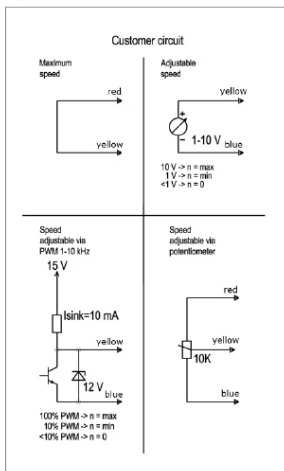

TECHNICAL SPECIFICATIONS

Duct size	125 Ø
Voltage	230V/50Hz
Current	0,75 A
Rotation speed (rpm)	3200 rpm
Power	83 W
Fan type	EC

ECO 125P/500 FLOW ROOF FAN

ECO 125P/500 FLOW ROOF FAN

ECo125 FLOW

ISO 5801:2017, liitöntätapa C-05

ECO 125P/500 FLOW ROOF FAN

Copyright © 2018 VILPE Oy. All rights reserved.

ECO 125P/500 FLOW ROOF FAN

Speed Controller

Main supply
230V 50Hz, AC

- Counter
- Controller
- Alarm
- Speed display

ECO 110 FLOW, ECO 125 FLOW, ECO 160 FLOW, ECO 200 FLOW