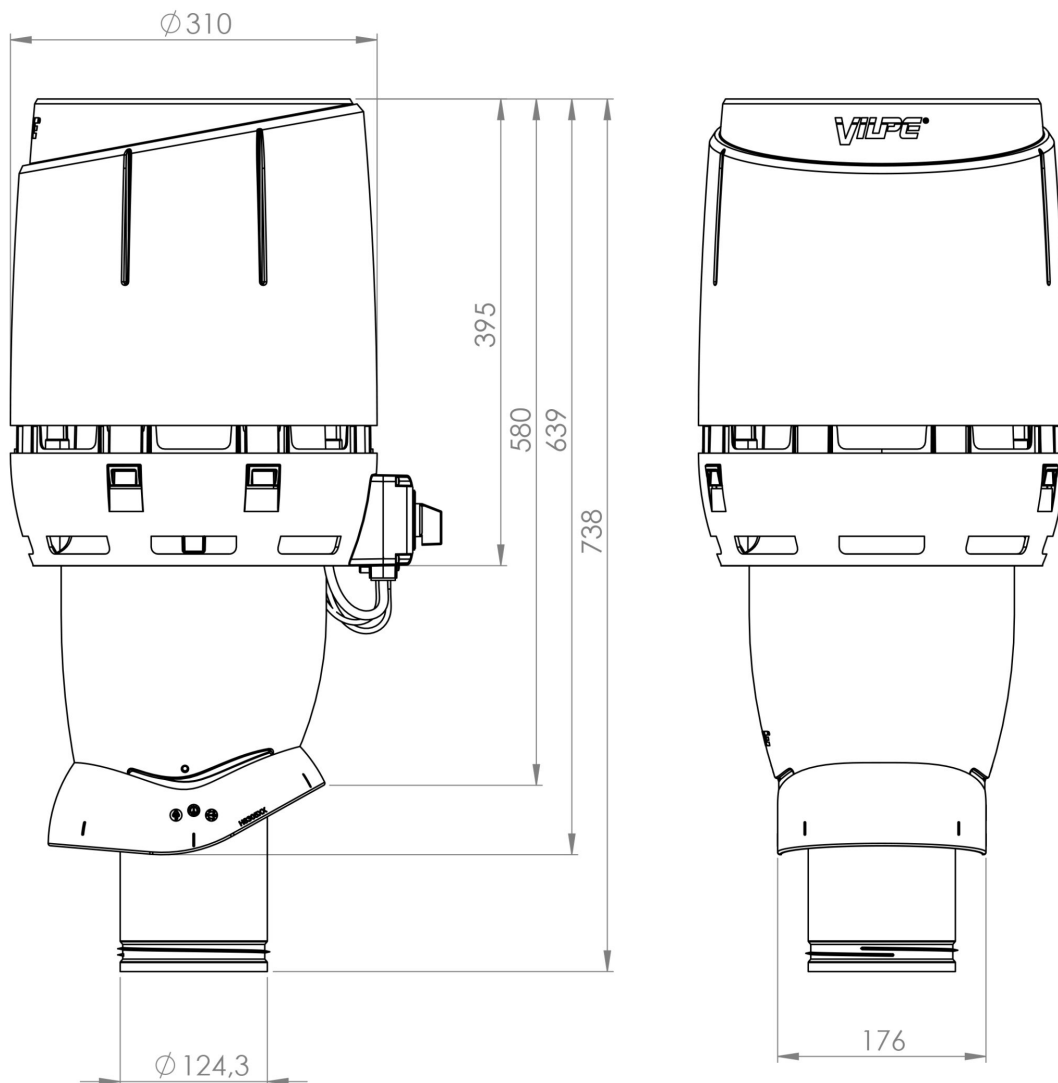

ECO 125P/500 FLOW ROOF FAN

Copyright © 2018 VILPE Oy. All rights reserved.