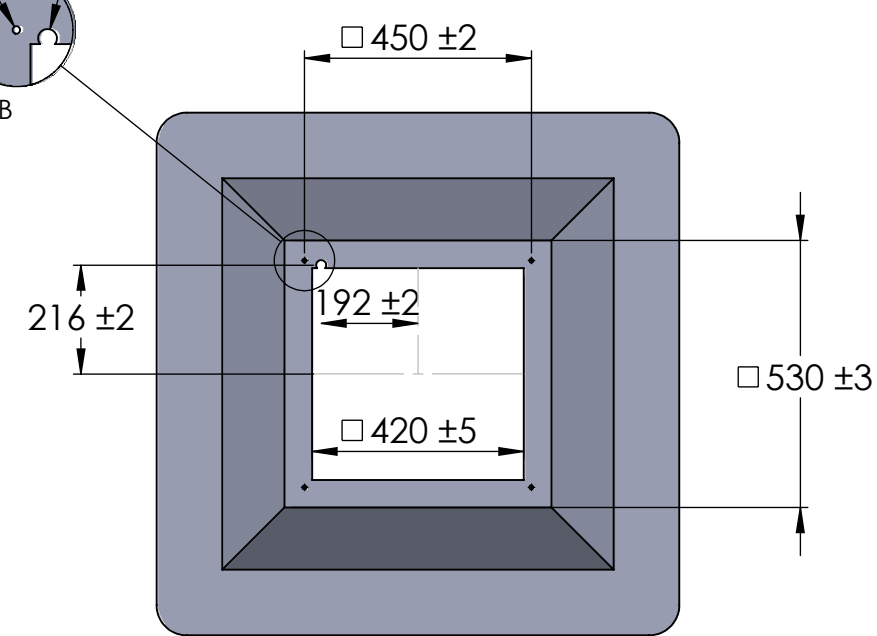

6 5 4 3 2 1

DO NOT SCALE DRAWING

DIMENSIONS ARE IN MILLIMETERS

DE WIT
ventilatoren

DWG NO. VDO 315

SCALE: 1:20

SHEET 1 OF 1

A4