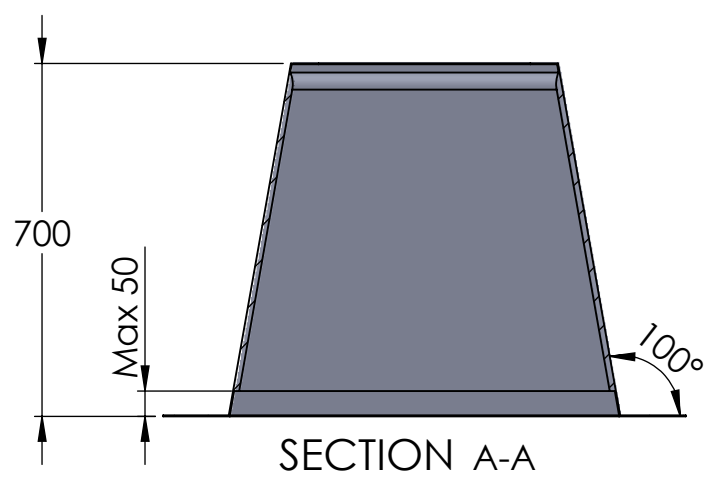

6 5 4 3 2 1

DO NOT SCALE DRAWING

DIMENSIONS ARE IN MILLIMETERS

DE WIT
ventilatoren

DWG NO. VDO 315

SCALE: 1:20

SHEET 1 OF 1

A4