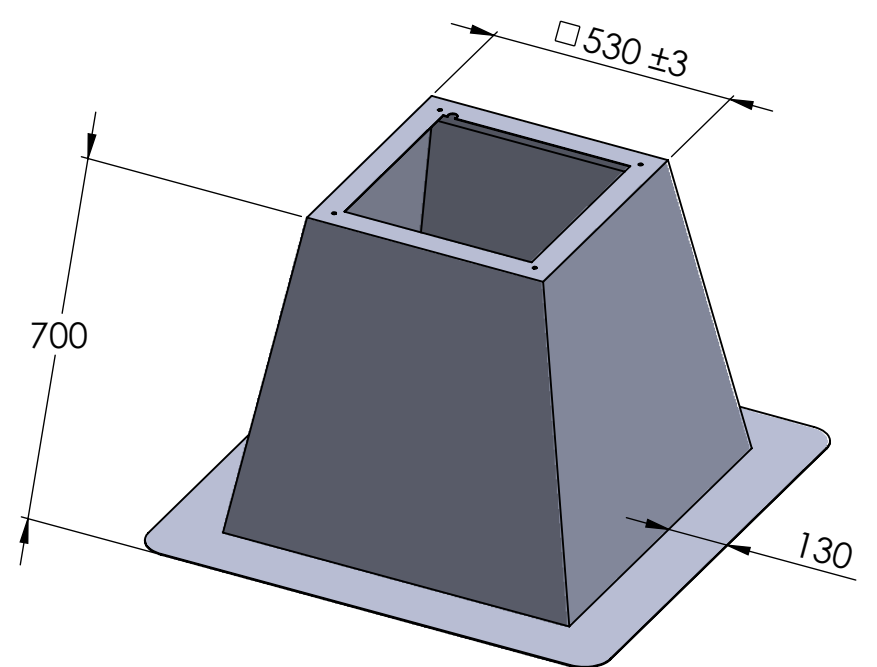

6 5 4 3 2 1

DO NOT SCALE DRAWING

DIMENSIONS ARE IN MILLIMETERS

DE WIT
ventilatoren

DWG NO. VDO 315

SCALE: 1:20

SHEET 1 OF 1

A4