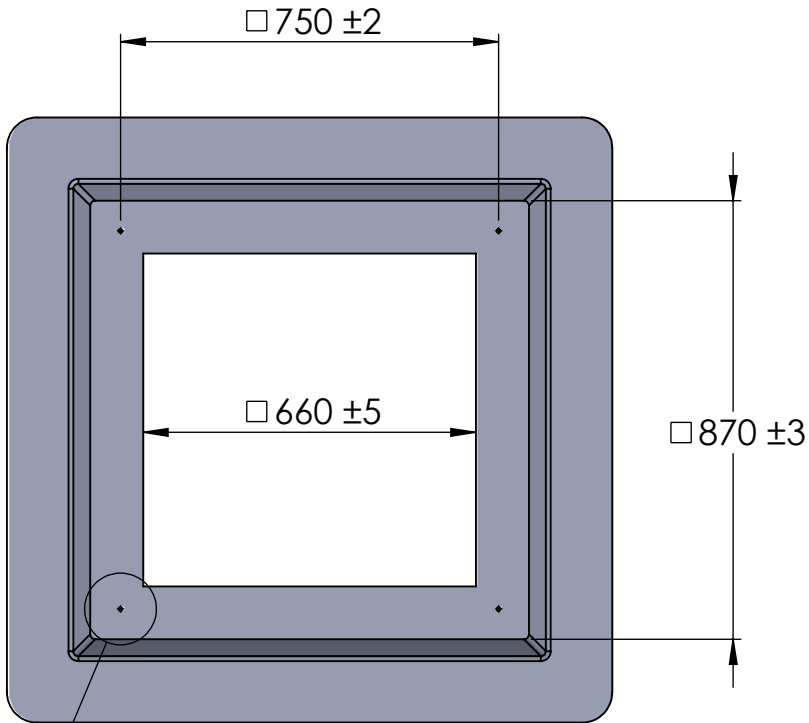

6

5

4

3

2

1

D

D

C

C

B

B

A

A